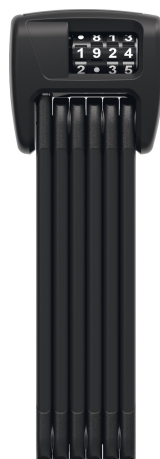

BORDO Combo™ 6000C/90 black without bracket

Seite 1 von 2

THE CLASSIC BORDO 6000 AS A COMBINATION LOCK

Goodbye keys: All you have to do is set a four-digit numerical code and you are ready to use your BORDO™ 6000C.

The BORDO™ 6000 has become a classic over many years - the clever design has won friends all over the world with its high level of security, flexibility and compact size. The 5 mm bars connected with specially designed drill resistant rivets can be folded down to a compact size, making for convenient transport.

The BORDO™ 6000C adds another member to the BORDO™ 6000 family. The C in the product name indicates that this is a combo lock with code. Is there need to worry that the numbers might wear off or fade over time? Not at all - the numbers are not printed. Instead, we produce the code dials from two durable components that guarantee long-term readability.

Technologies

- 5 mm bars with soft coating to protect bicycles paint finish.
- The bars and lock body are made of specially hardened steel
- Bars are connected by special drill resistant rivets
- Two-component code dials ensures long-lasting legibility
- Opening code can be set individually
- Incl. SH holder