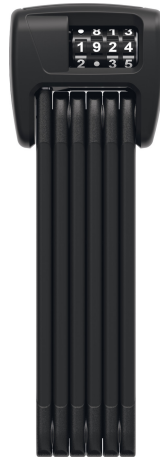

BORDO Combo™ 6000C/90 black Saddlefix+ Raincap

Seite 1 von 2

THE BORDO CLASSIC AS A COMBINATION LOCK

Goodbye keys: All you have to do is memorise a four-digit numerical code and unlock your BORDO™ 6000C.

The BORDO™ 6000 has become a real classic over many years - the clever design has won friends all over the world with its high level of security, flexibility and compact size. The 5 mm bars connected with specially designed rivets can be folded like a folding rule. This makes it particularly convenient to transport.

The BORDO™ 6000C adds another member to the BORDO™ 6000 family. The C in the product name indicates that this is a combo lock with code. Is there need to worry that the numbers might wear off or fade over time? Not at all - the numbers are not printed. Instead, we produce the code dials from two durable components that guarantee long-term readability.

Technologies

- 5 mm bars with extra-soft yet resistant coating to prevent damage to paintwork
- The bars and the housing are made of specially hardened steel
- Bars are connected by special rivets
- Two-component code dials ensures long-lasting legibility
- Opening code can be set individually
- Incl. SH holder